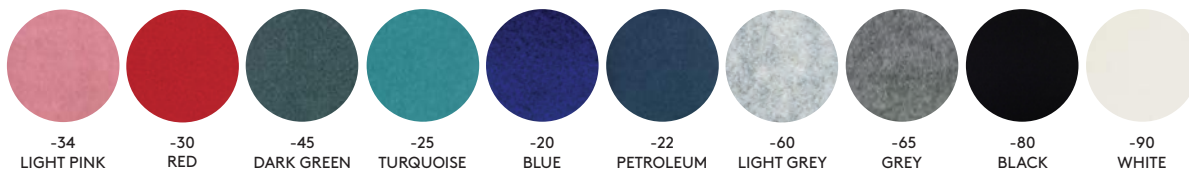

CUZ1N CUZ1W CUZ1E CUZ33 CUZ30 CUZ28

BLAZER, Non-standard colours with longer delivery time.

CUZ08 CUZ1Y CUZ62 CUZ09 CUZ24 CUZ1V CUZ26 CUZ12 CUZ02 CUZ1P

CUZ1C CUZ1H CUZ1M CUZ1L CUZ53 CUZ1K CUZ1F CUZ14 CUZ31 CUZ1D

DOX, Standard:

SOFTLINE, SONEO, DOMO, dB, WALL IN ONE, MY HIVE, SILVERLINK, VIP SCREEN

SALSA, Standard:

SOFTLINE, SONEO, DOMO, dB, WALL IN ONE, MY HIVE, STITCH

FELT, Standard:

ALUMI & DOREMI. WINDOW only in plan felt and in -02 light grey and -13 dark grey.

Structure: BLOCK
-18 white
-15 light grey
-16 dark grey

Structure: DOT
-01 white
-02 light grey
-03 dark grey

Structure: PLAIN
-11 white
-12 light grey
-13 dark grey

EVENT SCREEN, Standard:

SOFTLINE, SONEO, DOMO, dB, WALL IN ONE, MY HIVE, SILVERLINK, VIP SCREEN

EVENT SCREEN, Non-standard colours with longer delivery time:

STANDARD UPHOLSTERY MATERIAL

FELT AIR-PRODUCTS, Standard:

AIRBLOOM, AIRCONE, AIRFLAKE & AIRLEAF

FILT AIR-PRODUKTER, Non-standard colours with longer delivery time.