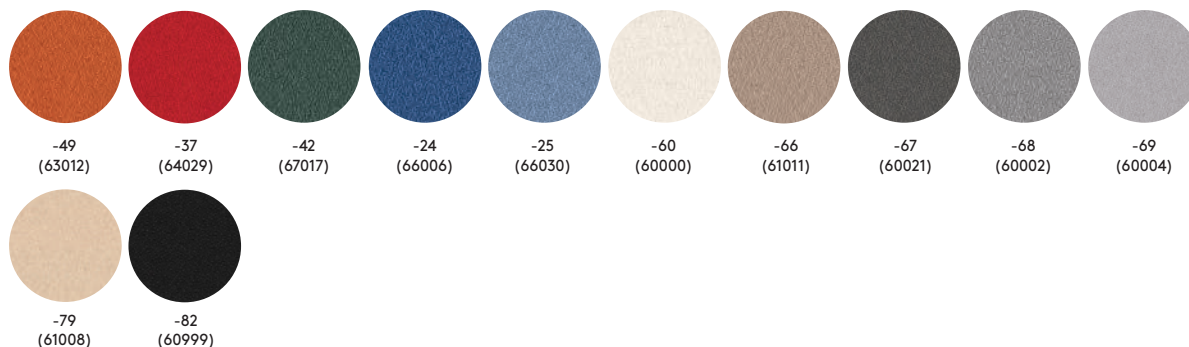

Structure: BLOCK
-18 white
-15 light grey
-16 dark grey

Structure: DOT
-01 white
-02 light grey
-03 dark grey

Structure: PLAIN
-11 white
-12 light grey
-13 dark grey

EVENT SCREEN, Standard:

SOFTLINE, SONEO, DOMO, dB, WALL IN ONE, MY HIVE, SILVERLINK, VIP SCREEN

EVENT SCREEN, Non-standard colours with longer delivery time:

STANDARD UPHOLSTERY MATERIAL

FELT AIR-PRODUCTS, Standard:

AIRBLOOM, AIRCONE, AIRFLAKE & AIRLEAF

FILT AIR-PRODUKTER, Non-standard colours with longer delivery time.