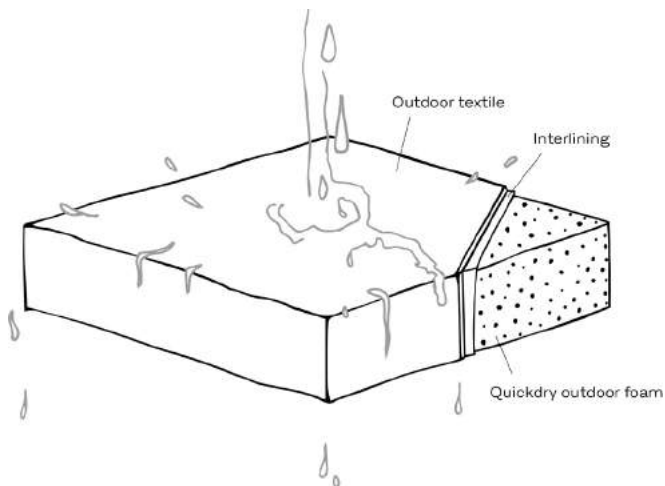

Cushions:

The Quickdry outdoor foam provides a firm and comfortable seat that retains its shape year after year. The open-cell structure allows both water and air to pass through ensuring the cushion dries exceptionally quickly, even after a heavy downpour. To ensure cushions remain beautiful over time, it is good practice to avoid them being left wet for prolonged periods, e.g., by turning them upright to let water run off or storing them in a dry environment.