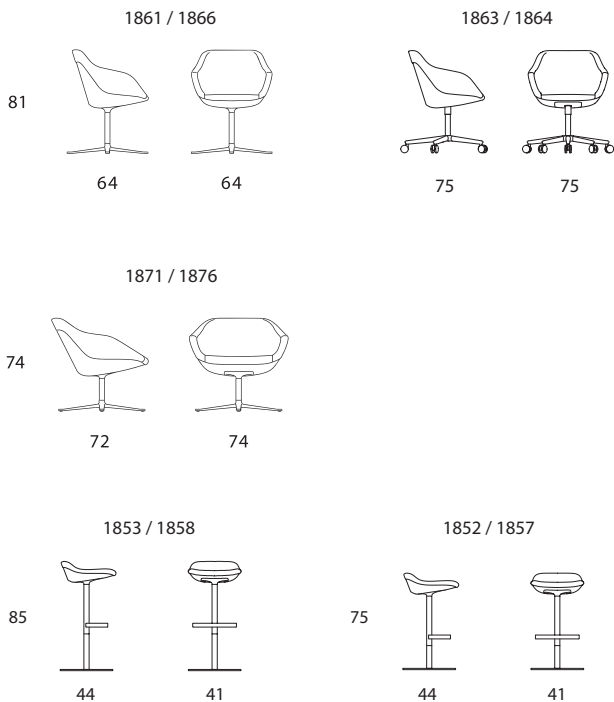

### Turtle Lounge

**Modell no.** 1871/1876

### Seat

Moulded foam plastic shell.  
Outer plastic shell in white, black or completely upholstered.  
Alternatively painted in special colours against additional charge.

### Technical drawings and dimensions

All dimensions in cm.