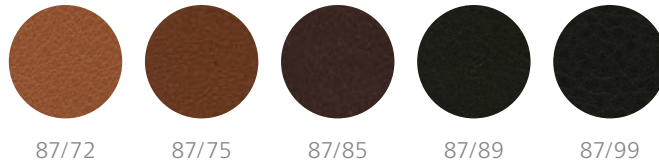

74 Leather

87 Leather

C2 Chassis

C3 Chassis

Occo felt cushion

Velas V1