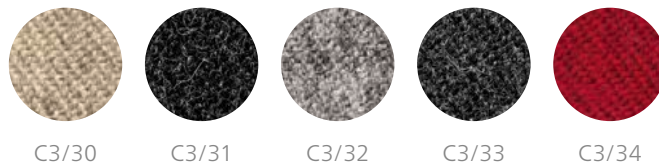

69 Granit

74 Leather

87 Leather

C2 Chassis

C3 Chassis

Occo felt cushion

Velas V1

Star bases and frame surfaces

Plastic

Black

Aluminium

Polished

Matt polished

High-lustre polished

Bright chrome plated

Shot-blasted