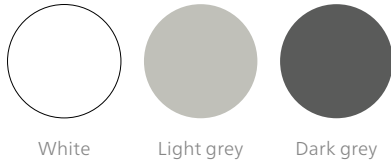

Coated black with textured matt finish

Coated white

White coated with textured matt finish

Silver coated satin finish

IN

60
Silver satin finish
(RAL 9006)

80
Matt black
(RAL 9005)

81
Turquoise matt
(RAL 230 60 30)

82
Grey matt
(RAL 7040)

83
Orange matt
(RAL 2001)

84
Red matt
(RAL 3003)

Star bases and frame surfaces

Chassis

Frames and shells

Plastic frames

Metrik/Occo

(Frame colour matched with the shell with textured matt finish)

FS-Line

Table surfaces

Veneer variation 1

Veneer variation 2

Linoleum

Laminate

Direct coatings

Edge profiles