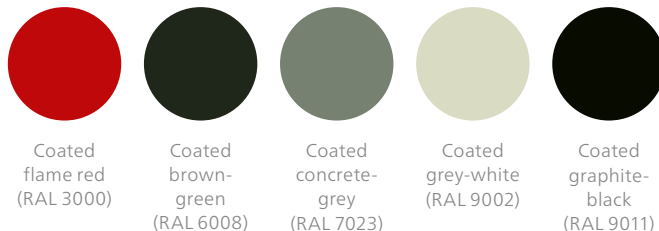

Coated in a silver satin finish

Stainless steel

High-lustre polished

Ultra-polished

Tubular steel

Bright chrome plated

Matt chrome-plated

Coated black

Coated black with textured matt finish

Coated white

White coated with textured matt finish

Silver coated satin finish

IN

60
Silver satin finish
(RAL 9006)

80
Matt black
(RAL 9005)

81
Turquoise matt
(RAL 230 60 30)

82
Grey matt
(RAL 7040)

83
Orange matt
(RAL 2001)

84
Red matt
(RAL 3003)

Star bases and frame surfaces

Chassis

Frames and shells

Plastic frames

Metrik/Occo

(Frame colour matched with the shell with textured matt finish)

FS-Line

Table surfaces

Veneer variation 1

Veneer variation 2

Linoleum

Laminate

Direct coatings