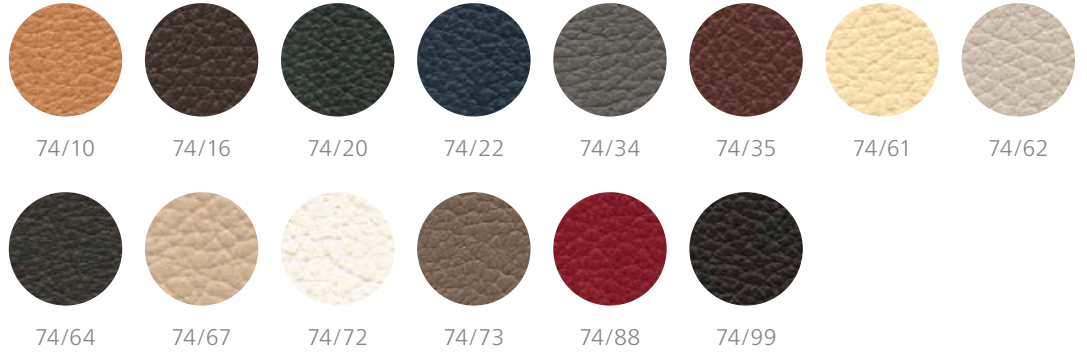

74 Leather

87 Leather

C2 Chassis

C3 Chassis

Occo felt cushion

Velas V1