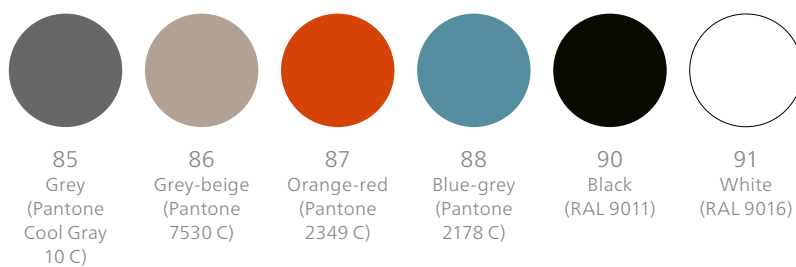

Coated black with textured matt finish

Coated white

White coated with textured matt finish

Silver coated satin finish

IN

60
Silver satin finish
(RAL 9006)

80
Matt black
(RAL 9005)

81
Turquoise matt
(RAL 230 60 30)

82
Grey matt
(RAL 7040)

83
Orange matt
(RAL 2001)

84
Red matt
(RAL 3003)

Star bases and frame surfaces

Chassis

Frames and shells

Plastic frames

Metrik/Occo

(Frame colour matched with the shell with textured matt finish)

FS-Line

Table surfaces

Veneer variation 1

Veneer variation 2

Linoleum

Laminate

Direct coatings