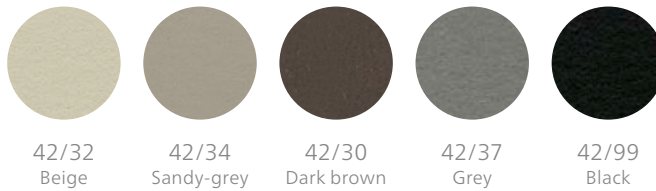

Upholstery materials

35 Fiberflex

35/11

35/25

35/29

35/34

35/56

35/63

Coated black with textured matt finish

Coated white

White coated with textured matt finish

Silver coated satin finish

IN

60
Silver satin finish
(RAL 9006)

80
Matt black
(RAL 9005)

81
Turquoise matt
(RAL 230 60 30)

82
Grey matt
(RAL 7040)

83
Orange matt
(RAL 2001)

84
Red matt
(RAL 3003)

Star bases and frame surfaces

Chassis

Frames and shells

Plastic frames

Metrik/Occo

(Frame colour matched with the shell with textured matt finish)

FS-Line

Table surfaces

Veneer variation 1

Veneer variation 2

Linoleum

Laminate

Direct coatings