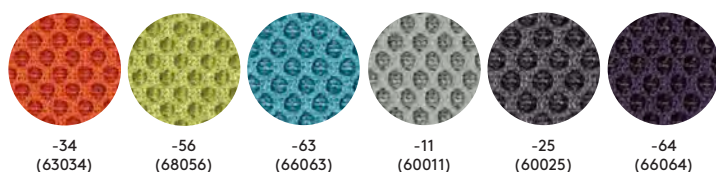

RUNNER, Upholstery material for:

MOBI