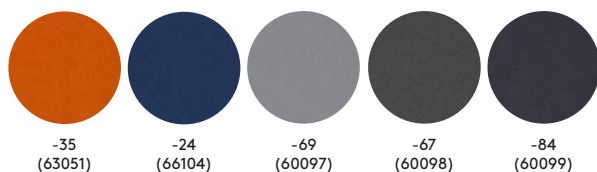

SOUL, Upholstery material for:

PLAID