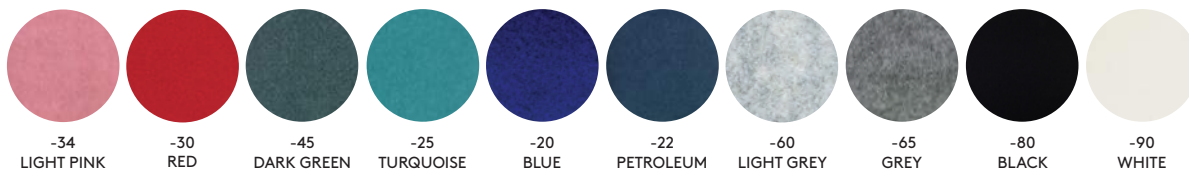

BLAZER, Non-standard colours with longer delivery time.

STANDARD UPHOLSTERY MATERIAL

DOX, Standard:

SOFTLINE, SONEO, DOMO, dB, WALL IN ONE, MY HIVE, SILVERLINK, VIP SCREEN

SALSA, Standard:

SOFTLINE, SONEO, DOMO, dB, WALL IN ONE, MY HIVE, STITCH

FELT, Standard:

ALUMI & DOREMI. WINDOW only in plan felt and in -02 light grey and -13 dark grey.

EVENT SCREEN, Standard:

SOFTLINE, SONEO, DOMO, dB, WALL IN ONE, MY HIVE, SILVERLINK, VIP SCREEN

EVENT SCREEN, Non-standard colours with longer delivery time:

STANDARD UPHOLSTERY MATERIAL

FELT AIR-PRODUCTS, Standard:

AIRBLOOM, AIRCONE, AIRFLAKE & AIRLEAF

FILT AIR-PRODUKTER, Non-standard colours with longer delivery time.

Minimum quantity: ARFLAKE XL in 5-pack, other AIR-Products in 10-pack