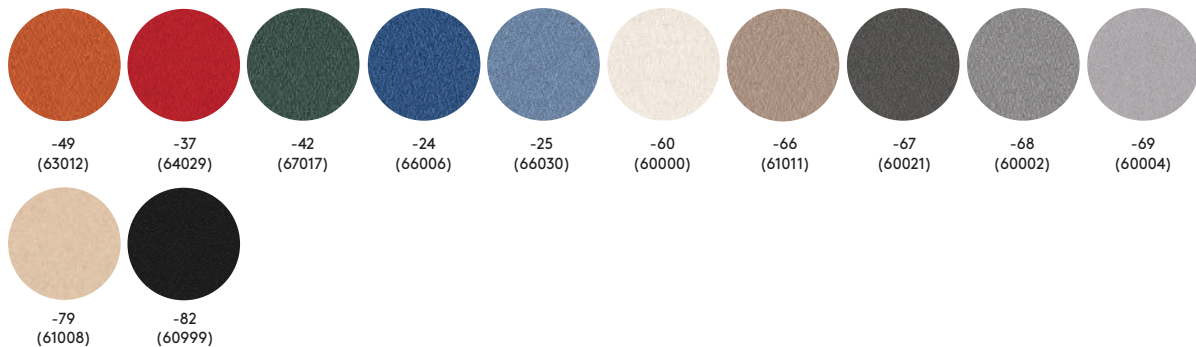

BLAZER, Non-standard colours with longer delivery time.

STANDARD UPHOLSTERY MATERIAL

DOX, Standard:

SOFTLINE, SONEO, DOMO, dB, WALL IN ONE, MY HIVE, SILVERLINK, VIP SCREEN

SALSA, Standard:

SOFTLINE, SONEO, DOMO, dB, WALL IN ONE, MY HIVE, STITCH

FELT, Standard:

ALUMI & DOREMI. WINDOW only in plan felt and in -02 light grey and -13 dark grey.

EVENT SCREEN, Standard:

SOFTLINE, SONEO, DOMO, dB, WALL IN ONE, MY HIVE, SILVERLINK, VIP SCREEN

EVENT SCREEN, Non-standard colours with longer delivery time:

STANDARD UPHOLSTERY MATERIAL

FELT AIR-PRODUCTS, Standard:

AIRBLOOM, AIRCONE, AIRFLAKE & AIRLEAF

FILT AIR-PRODUKTER, Non-standard colours with longer delivery time.

Minimum quantity: ARFLAKE XL in 5-pack, other AIR-Products in 10-pack