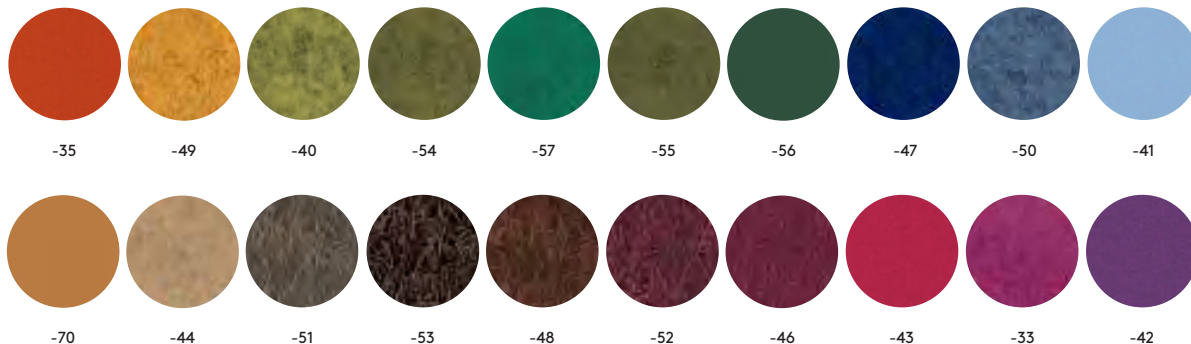

BLAZER, Non-standard colours with longer delivery time.

STANDARD UPHOLSTERY MATERIAL

DOX, Standard:

SOFTLINE, SONEO, DOMO, dB, WALL IN ONE, MY HIVE, SILVERLINK, VIP SCREEN

SALSA, Standard:

SOFTLINE, SONEO, DOMO, dB, WALL IN ONE, MY HIVE, STITCH

FELT, Standard:

ALUMI & DOREMI. WINDOW only in plan felt and in -02 light grey and -13 dark grey.

EVENT SCREEN, Standard:

SOFTLINE, SONEO, DOMO, dB, WALL IN ONE, MY HIVE, SILVERLINK, VIP SCREEN

EVENT SCREEN, Non-standard colours with longer delivery time:

STANDARD UPHOLSTERY MATERIAL

FELT AIR-PRODUCTS, Standard:

AIRBLOOM, AIRCONE, AIRFLAKE & AIRLEAF

FILT AIR-PRODUKTER, Non-standard colours with longer delivery time.

Minimum quantity: ARFLAKE XL in 5-pack, other AIR-Products in 10-pack